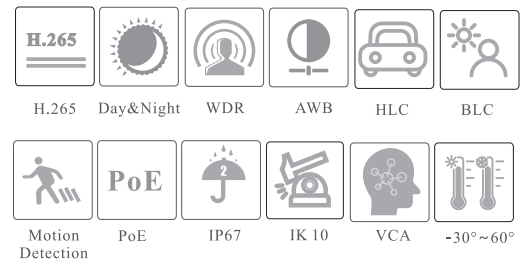

# XD42Z-GEN3

4MP IR Water-proof Dome Network Camera

NDAA Compliant 

- H.264+/H.264/MJPEG coding
- Max.resolution: 4MP ( 2560 × 1440)
- ICR auto switch, true day / night vision
- 3D DNR, WDR, HLC, BLC, smart IR, etc.
- 30~50m IR night view distance
- Built-in micro SD card slot, up to 256GB
- 1CH built-in MIC; 1CH audio input
- DC12V/PoE power supply
- IP 67 & IK10 ingress protection
- Support three streams
- Support remote monitoring by smart phones & tablet PCs with iOS and Android OS
- Intelligent analytics