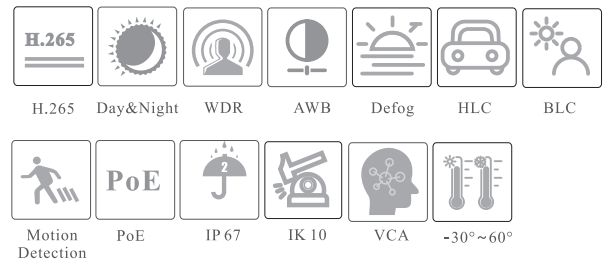

XD82M-GEN3

8MP HD Dome Network Camera

NDAA Compliant 

- H.265+/H.265/H.264+/H.264/MJPEG coding
- Max. resolution: 8MP (3840 × 2160)
- ICR auto switch, true day / night vision
- 3D DNR, true WDR, HLC, BLC, smart IR and ROI coding
- 20~30m IR night view distance
- 1CH audio input; 1CH built-in MIC
- Built-in micro SD card slot, up to 256GB
- DC12V/PoE power supply
- Support three streams
- IP 67 & IK 10
- Support mobile surveillance by smart phones with iOS and Android OS
- Intelligent analytics