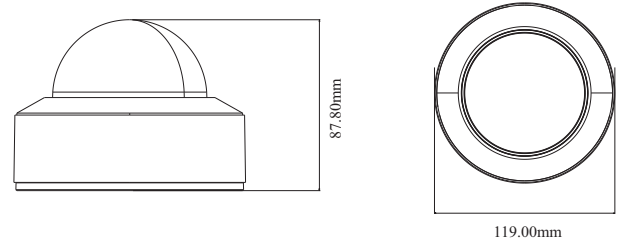

Protection Grade	IP 67 & IK10
PoE	Yes (IEEE802.3af)
Security	Video encryption, firmware encryption, HTTPs encryption, configuration encryption, illegal login lock, IP address filtering, 802.1x authentication, basic and digest authentication for HTTP/HTTPS
Others	
Power Supply	DC12V/PoE
Power Consumption	< 7W
Storage Conditions	- 30 °C ~ 65°C (-22°F~149°F), Humidity: less than 95 % (non-condensing)
Operating Conditions	- 30 °C ~ 60 °C (-22°F~140°F), Humidity: less than 95 % (non-condensing)
Dimensions (mm)	Ø 119 × 87.8
Weight (net)	Approx. 0.64KG
Installation	Ceiling mounting; Wall mounting
Certificate	CE, FCC
Environmental Protection	Complies with Directive EU RoHS, WEEE(2012/19/EU), directive 94/62/EC and REACH(EC1907/2006)

DIMENSIONS

AVAILABLE ACCESSORIES