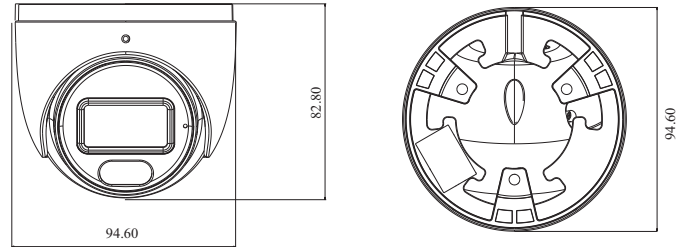

DORI Distance

Lens	Detect	Observe	Recognize	Identify
2.8mm	57.76m(189.50ft)	23.11m(75.82ft)	11.55m(37.89ft)	5.78m(18.96ft)
3.6mm	71.28m(233.85ft)	28.51m(93.53ft)	14.26m(46.78ft)	7.13m(23.39ft)
Others				
Power Supply	DC12V/PoE			
Power Consumption	< 5.5W			
Storage Conditions	- 30 °C ~ 65 °C (-22°F~149°F), Humidity: less than 95 % (non-condensing)			
Operating Conditions	- 30 °C ~ 60 °C (-22°F~140°F), Humidity: less than 95 % (non-condensing)			
Dimensions (mm)	Φ 94.6 × 82.8			
Weight (net)	Approx. 0.45KG			
Installation	Ceiling mounting; wall mounting			
Certificate	CE, FCC			
Environmental Protection	Complies with Directive EU RoHS, WEEE(2012/19/EU), directive 94/62/EC and REACH(EC1907/2006)			

DIMENSIONS

AVAILABLE ACCESSORIES