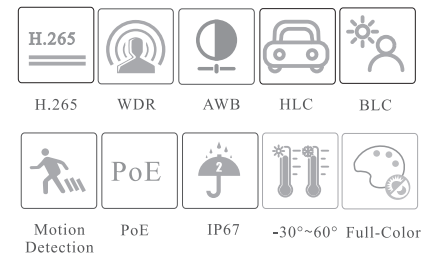

XE42C-GEN3

4MP Full-Color Turret Network Camera

NDAA Compliant 

- H.265/H.264/MJPEG coding
- Max. resolution: 2560 × 1440
- 20~30m white light view distance
- 24/7 full color imaging
- 3D DNR, HWDR, HLC and BLC
- ROI coding
- Built-in micro SD card slot, up to 256GB
- DC12V/PoE power supply
- IP67 ingress protection
- Support three streams
- Support mobile surveillance by smart phones with iOS and Android OS
- Intelligent Analytics