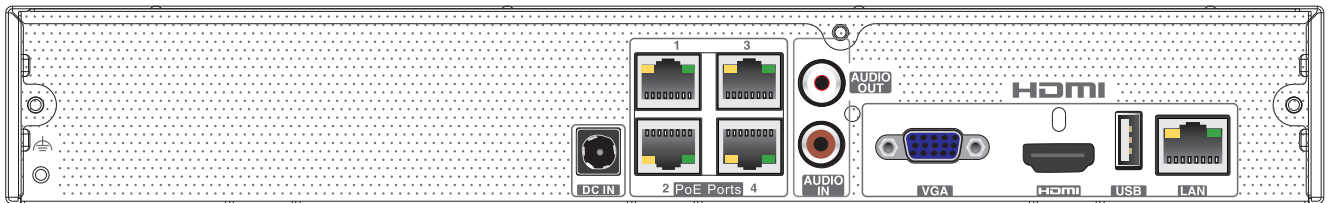

Rear Panel

XR14/4-GEN3(B)