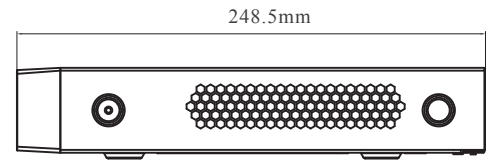

XR14/4-GEN3(B) XR18/8-GEN3(B)

Dimensions