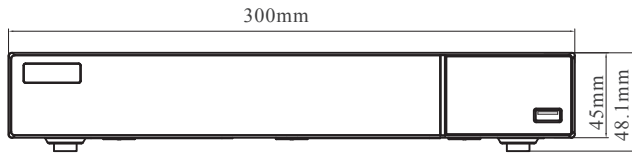

XR14/4-GEN3(B) XR18/8-GEN3(B)

Dimensions