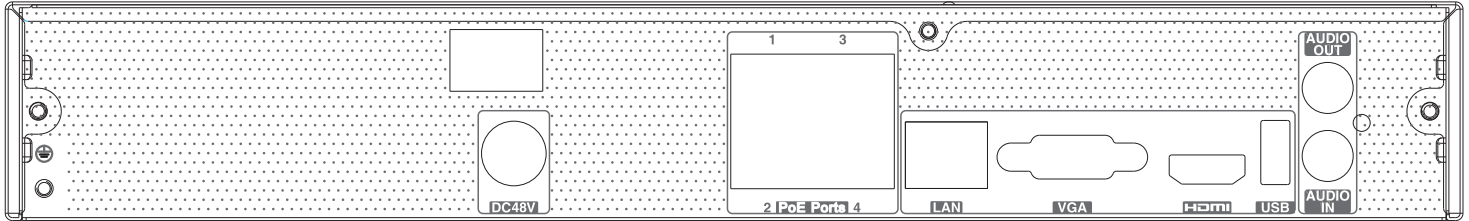

XR18/X-GEN3

Rear Panel

XR18/4-GEN3